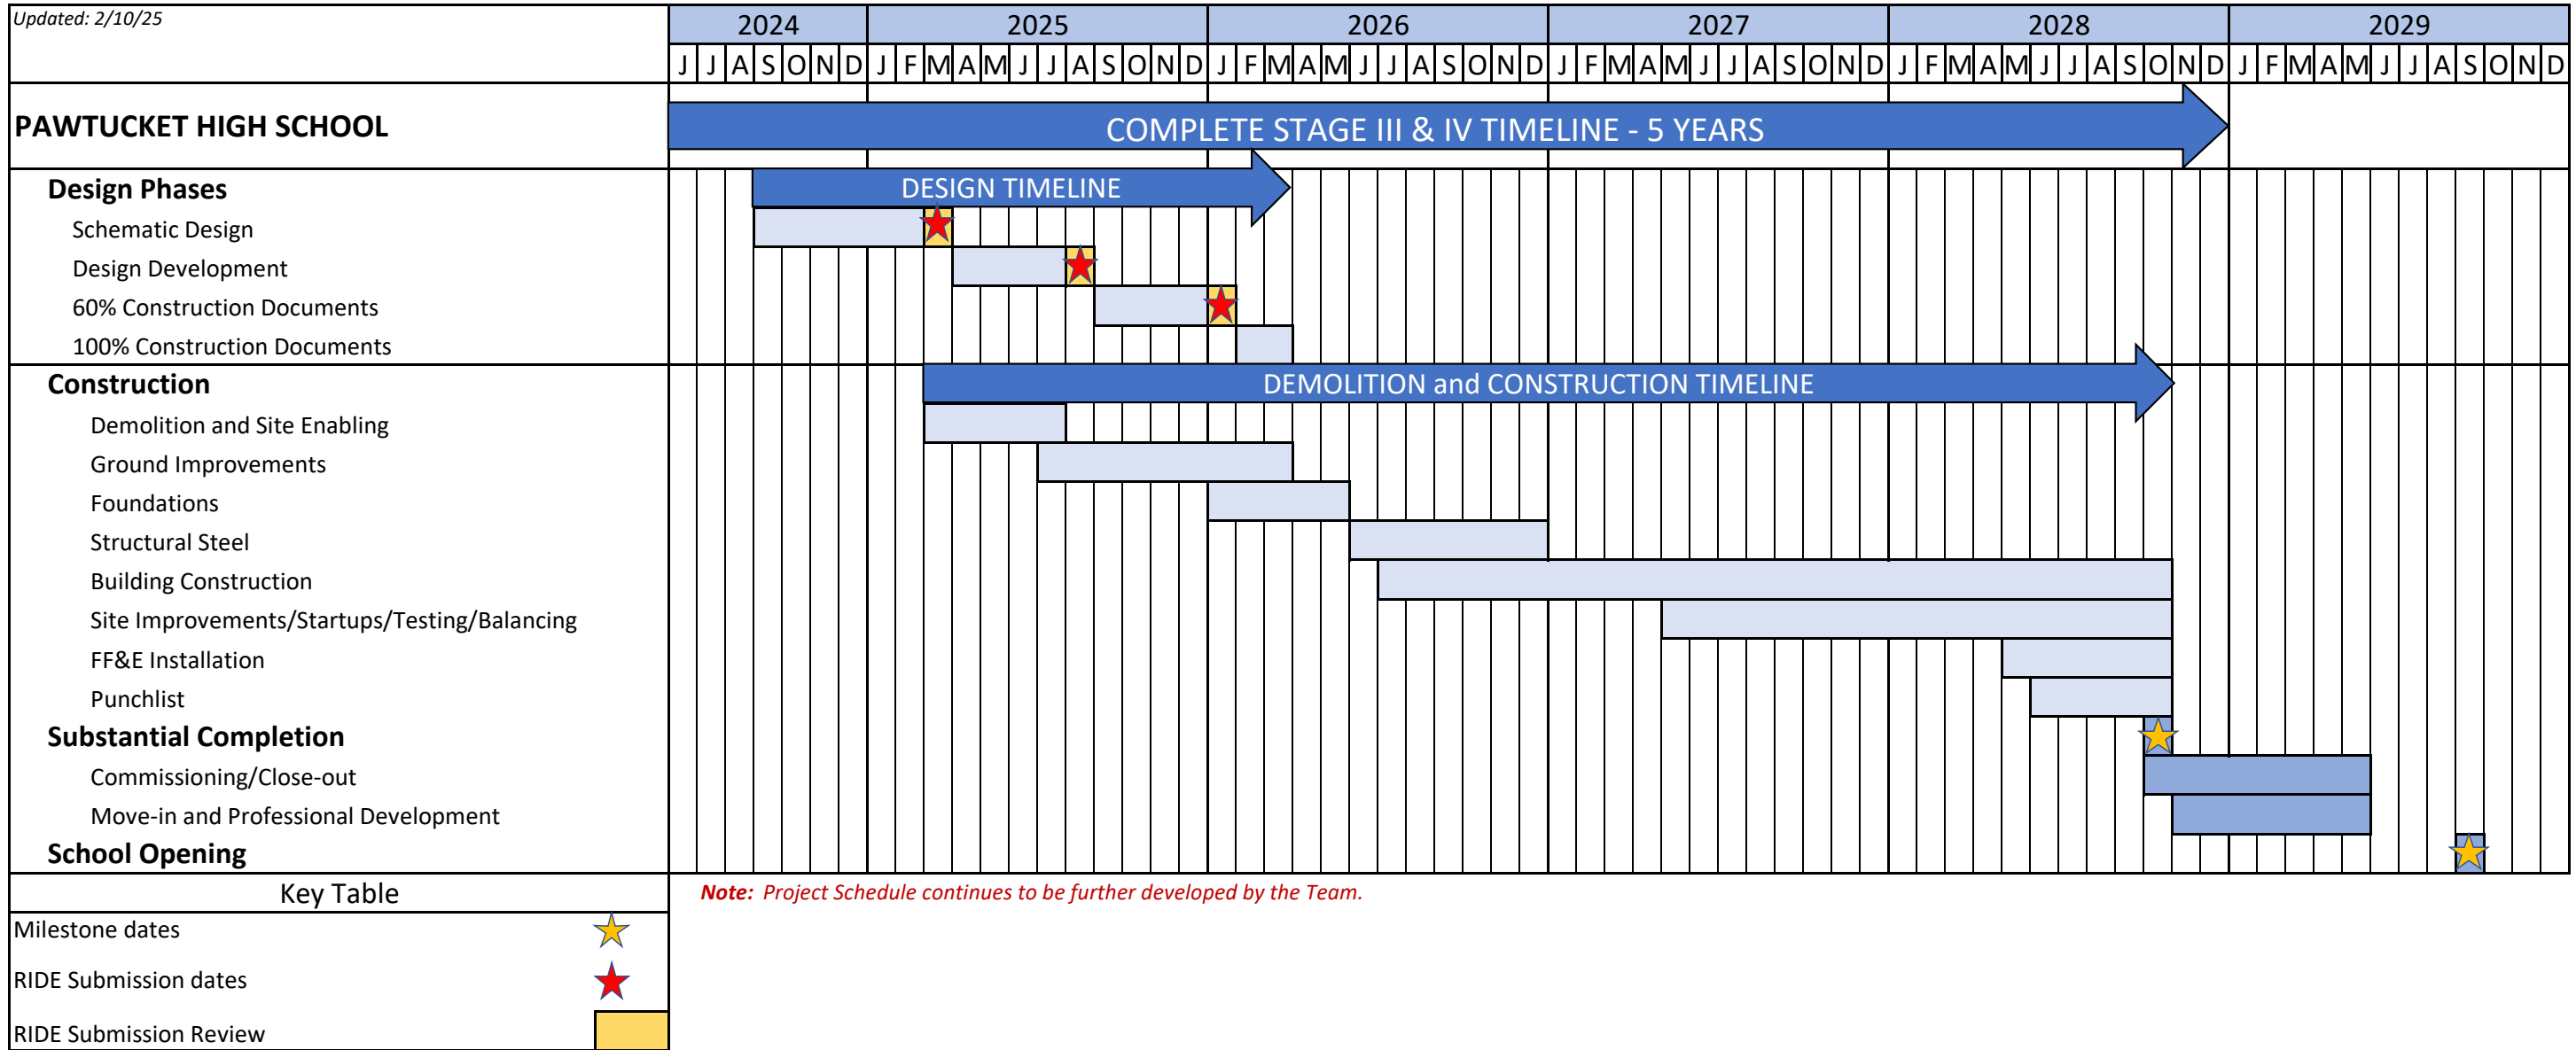

Pawtucket School Department
Pawtucket High School - Design and Construction Schedule

RIDE Rhode Island Department of Education

Jonathan Levi Architects

SHAWMUT

Project Leaders